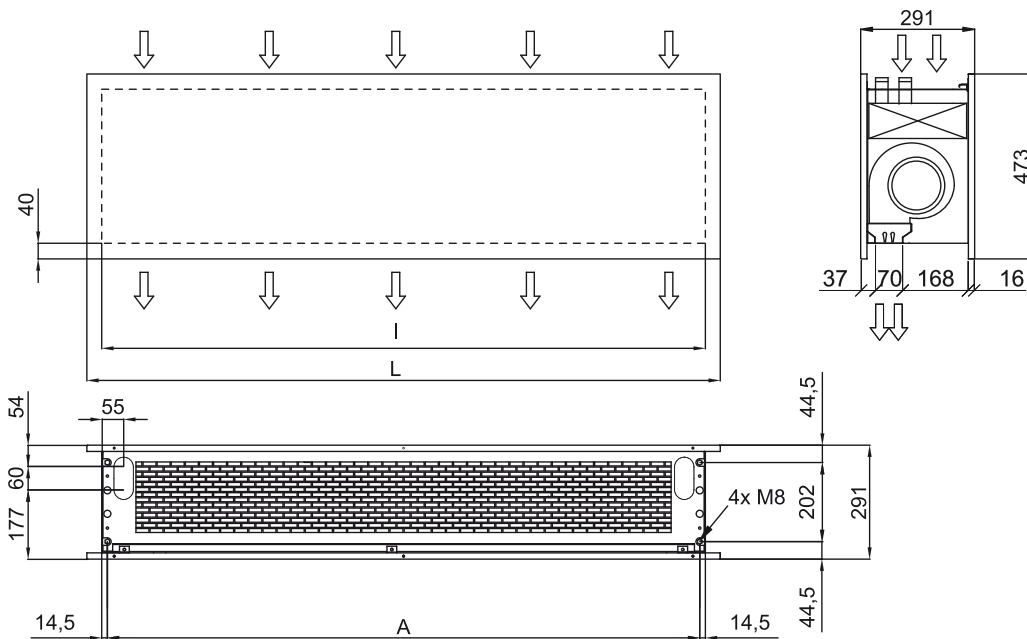

Varmepumpe - VRV

Modell	(m ³ /h)	(m)
ZEN ECG 1000 VRV10-DA	5/8" - 3/8"	
ZEN ECG 1500 VRV13-DA	5/8" - 3/8"	
ZEN ECG 1500 VRV15-DA	5/8" - 3/8"	
ZEN ECG 2000 VRV20-DA	3/4" - 3/8"	
ZEN ECG 2000 VRV24-DA	3/4" - 3/8"	
ZEN ECG 2500 VRV25-DA	3/4" - 3/8"	
ZEN ECG 2500 VRV29-DA	7/8" - 3/8"	
ZEN ECG 3000 VRV25-DA	-	
ZEN ECG 3000 VRV29-DA	-	

60Hz

Varmepumpe - DX 1:1

Modell	(m ³ /h)	(m)
ZEN ECG 1000 DX10-DA	5/8" - 3/8"	
ZEN ECG 1500 DX13-DA	5/8" - 3/8"	
ZEN ECG 1500 DX15-DA	5/8" - 3/8"	
ZEN ECG 2000 DX22-DA	3/4" - 3/8"	
ZEN ECG 2500 DX25-DA	3/4" - 3/8"	
ZEN ECG 2500 DX29-DA	7/8" - 1/2"	

Varmepumpe - VRV

Modell	(m ³ /h)	(m)
ZEN ECG 1000 VRV10-DA	5/8" - 3/8"	
ZEN ECG 1500 VRV13-DA	5/8" - 3/8"	
ZEN ECG 1500 VRV15-DA	5/8" - 3/8"	
ZEN ECG 2000 VRV20-DA	3/4" - 3/8"	
ZEN ECG 2000 VRV24-DA	3/4" - 3/8"	
ZEN ECG 2500 VRV25-DA	3/4" - 3/8"	
ZEN ECG 2500 VRV29-DA	7/8" - 3/8"	

Dimensjoner

	L	I	A
Zen 1000	1220	1140	1115
Zen 1500	1620	1544	1515
Zen 2000	2120	2044	2015
Zen 2500	2620	2544	2515