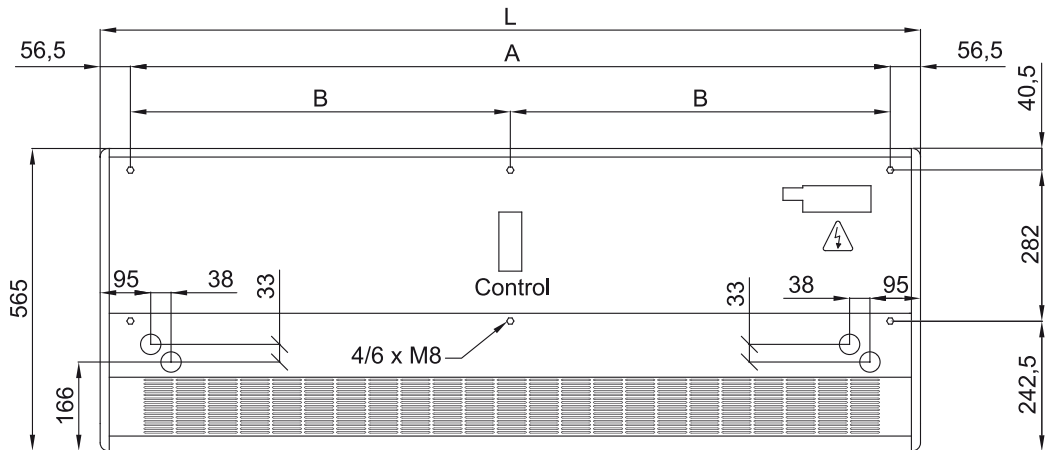

Varmepumpe - VRV

Modell	(m ³ /h)	(m)
SMART ECM 1000 VRV8-DA	5/8" - 3/8"	
SMART ECM 1500 VRV12-DA	5/8" - 3/8"	
SMART ECM 2000 VRV16-DA	5/8" - 3/8"	
SMART ECM 2000 VRV19-DA	3/4" - 3/8"	
SMART ECM 2500 VRV21-DA	3/4" - 3/8"	
SMART ECM 2500 VRV24-DA	3/4" - 3/8"	
SMART ECM 3000 VRV26-DA	3/4" - 3/8"	
SMART ECM 3000 VRV30-DA	7/8" - 3/8"	
SMART ECG 1000 VRV10-DA	5/8" - 3/8"	
SMART ECG 1500 VRV13-DA	5/8" - 3/8"	
SMART ECG 1500 VRV15-DA	5/8" - 3/8"	
SMART ECG 2000 VRV20-DA	3/4" - 3/8"	
SMART ECG 2000 VRV24-DA	3/4" - 3/8"	
SMART ECG 2500 VRV25-DA	3/4" - 3/8"	
SMART ECG 2500 VRV29-DA	7/8" - 3/8"	
SMART ECG 3000 VRV29-DA	7/8" - 3/8"	
SMART ECG 3000 VRV34-DA	7/8" - 3/8"	

60Hz

Varmepumpe - DX 1:1		
Modell	(m ³ /h)	(m)
SMART ECM 1500 DX12-DA	5/8" - 3/8"	
SMART ECM 2000 DX16-DA	5/8" - 3/8"	
SMART ECM 2500 DX21-DA	3/4" - 3/8"	
SMART ECM 2500 DX24-DA	3/4" - 3/8"	
SMART ECM 3000 DX26-DA	3/4" - 3/8"	
SMART ECG 1000 DX10-DA	5/8" - 3/8"	
SMART ECG 1500 DX13-DA	5/8" - 3/8"	
SMART ECG 1500 DX15-DA	5/8" - 3/8"	
SMART ECG 2000 DX22-DA	3/4" - 3/8"	
SMART ECG 2500 DX25-DA	3/4" - 3/8"	

Varmepumpe - DX 1:1

Modell	(m³/h)	(m)
SMART ECG 2500 DX29-DA	7/8" - 1/2"	
SMART ECG 3000 DX34-DA	7/8" - 1/2"	

Varmepumpe - VRV

Modell	(m³/h)	(m)
SMART ECM 1000 VRV8-DA	5/8" - 3/8"	
SMART ECM 1500 VRV12-DA	5/8" - 3/8"	
SMART ECM 2000 VRV16-DA	5/8" - 3/8"	
SMART ECM 2000 VRV19-DA	3/4" - 3/8"	
SMART ECM 2500 VRV21-DA	3/4" - 3/8"	
SMART ECM 2500 VRV24-DA	3/4" - 3/8"	
SMART ECM 3000 VRV26-DA	3/4" - 3/8"	
SMART ECM 3000 VRV30-DA	7/8" - 3/8"	
SMART ECG 1000 VRV10-DA	5/8" - 3/8"	
SMART ECG 1500 VRV13-DA	5/8" - 3/8"	
SMART ECG 1500 VRV15-DA	5/8" - 3/8"	
SMART ECG 2000 VRV20-DA	3/4" - 3/8"	
SMART ECG 2000 VRV24-DA	3/4" - 3/8"	
SMART ECG 2500 VRV25-DA	3/4" - 3/8"	
SMART ECG 2500 VRV29-DA	7/8" - 3/8"	
SMART ECG 3000 VRV29-DA	7/8" - 3/8"	
SMART ECG 3000 VRV34-DA	7/8" - 3/8"	

Dimensjoner

	L	A	B
Smart 1000	1034	920	-
Smart 1500	1534	1420	710
Smart 2000	2034	1920	960
Smart 2500	2534	2420	1210
Smart 3000	3034	2920	1460