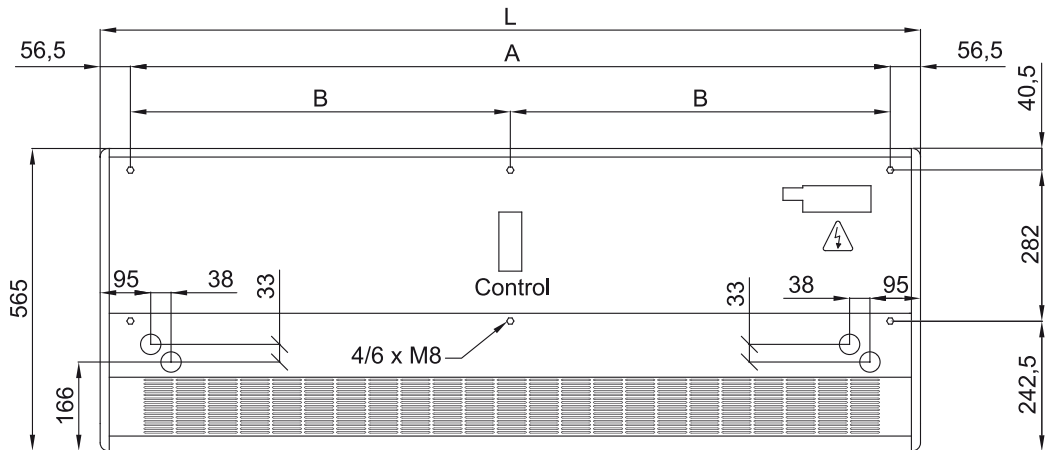

60Hz

Varmepumpe - DX 1:1		
Modell	(m <sup>3</sup> /h)	(m)
SMART ECM 1500 DX12-DA	5/8" - 3/8"	
SMART ECM 2000 DX16-DA	5/8" - 3/8"	
SMART ECM 2500 DX21-DA	3/4" - 3/8"	
SMART ECM 2500 DX24-DA	3/4" - 3/8"	
SMART ECM 3000 DX26-DA	3/4" - 3/8"	
SMART ECG 1000 DX10-DA	5/8" - 3/8"	
SMART ECG 1500 DX13-DA	5/8" - 3/8"	
SMART ECG 1500 DX15-DA	5/8" - 3/8"	
SMART ECG 2000 DX22-DA	3/4" - 3/8"	
SMART ECG 2500 DX25-DA	3/4" - 3/8"	

**Varmepumpe - DX 1:1**

<b>Modell</b>	<b>(m<sup>3</sup>/h)</b>	<b>(m)</b>
SMART ECG 2500 DX29-DA	7/8" - 1/2"	
SMART ECG 3000 DX34-DA	7/8" - 1/2"	

**Varmepumpe - VRV**

<b>Modell</b>	<b>(m<sup>3</sup>/h)</b>	<b>(m)</b>
SMART ECM 1000 VRV8-DA	5/8" - 3/8"	
SMART ECM 1500 VRV12-DA	5/8" - 3/8"	
SMART ECM 2000 VRV16-DA	5/8" - 3/8"	
SMART ECM 2000 VRV19-DA	3/4" - 3/8"	
SMART ECM 2500 VRV21-DA	3/4" - 3/8"	
SMART ECM 2500 VRV24-DA	3/4" - 3/8"	
SMART ECM 3000 VRV26-DA	3/4" - 3/8"	
SMART ECM 3000 VRV30-DA	7/8" - 3/8"	
SMART ECG 1000 VRV10-DA	5/8" - 3/8"	
SMART ECG 1500 VRV13-DA	5/8" - 3/8"	
SMART ECG 1500 VRV15-DA	5/8" - 3/8"	
SMART ECG 2000 VRV20-DA	3/4" - 3/8"	
SMART ECG 2000 VRV24-DA	3/4" - 3/8"	
SMART ECG 2500 VRV25-DA	3/4" - 3/8"	
SMART ECG 2500 VRV29-DA	7/8" - 3/8"	
SMART ECG 3000 VRV29-DA	7/8" - 3/8"	
SMART ECG 3000 VRV34-DA	7/8" - 3/8"	

Dimensjoner

	L	A	B
Smart 1000	1034	920	-
Smart 1500	1534	1420	710
Smart 2000	2034	1920	960
Smart 2500	2534	2420	1210
Smart 3000	3034	2920	1460