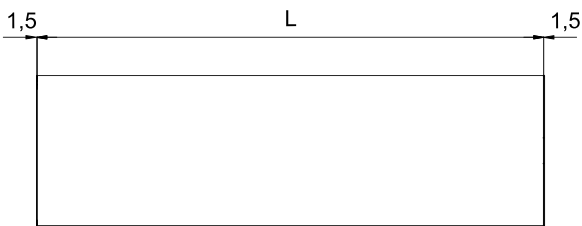

Dimensjoner

	L
RUND 1000	1025
RUND 1500	1525
RUND 2000	2030
RUND 2500	2530
RUND 3000	2980

Electrical Connections Entrances: RJ45, M21, M26, M32